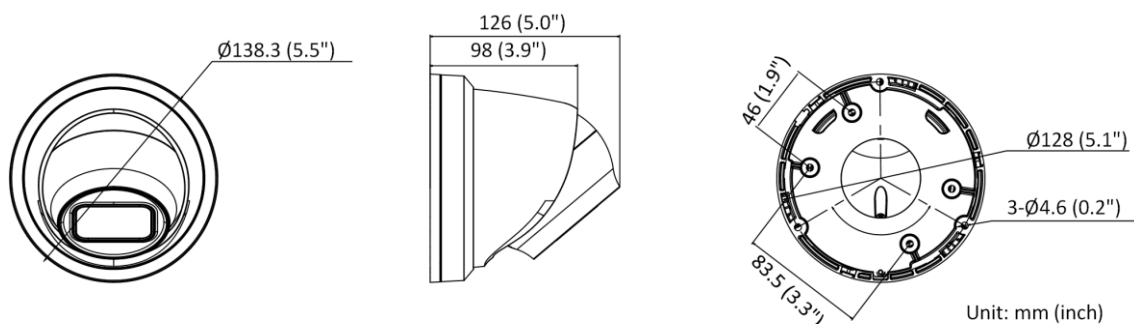

Software Reset	Yes
Storage Conditions	-30 °C to 60 °C (-22 °F to 140 °F). Humidity 95% or less (non-condensing)
Startup and Operating Conditions	-30 °C to 60 °C (-22 °F to 140 °F). Humidity 95% or less (non-condensing)
Power Supply	12 VDC ± 25%, reverse polarity protection PoE: 802.3af, Class 3
Power Consumption and Current	12 VDC, 0.92 A, max. 11 W PoE: (802.3af, 36 V to 57 V), 0.35 A to 0.22 A, max. 12.5 W
Power Interface	Ø5.5 mm coaxial power plug
Material	Aluminum alloy body
Camera Dimension	Ø138.3 × 126 mm (Ø5.4" × 5.0")
Package Dimension	216 × 121 × 118 mm (8.5" × 4.8" × 4.6")
Camera Weight	Approx. 830 g (1.8 lb.)
With Package Weight	Approx. 1115 g (2.5 lb.)
Approval	
EMC	FCC (47 CFR Part 15, Subpart B); CE-EMC (EN 55032: 2015, EN 61000-3-2: 2014, EN 61000-3-3: 2013, EN 50130-4: 2011 +A1: 2014); RCM (AS/NZS CISPR 32: 2015); IC (ICES-003: Issue 6, 2016); KC (KN 32: 2015, KN 35: 2015)
Safety	UL (UL 60950-1); CB (IEC 60950-1:2005 + Am 1:2009 + Am 2:2013); CE-LVD (EN 60950-1:2005 + Am 1:2009 + Am 2:2013); BIS (IS 13252(Part 1):2010+A1:2013+A2:2015)
Environment	CE-RoHS (2011/65/EU); WEEE (2012/19/EU); Reach (Regulation (EC) No 1907/2006)
Protection	IP67 (IEC 60529-2013), IK10 (IEC 62262: 2002)

▪ Available Model

DS-2CD2H43G2-IZS (2.8 to 12 mm)

▪ Dimension